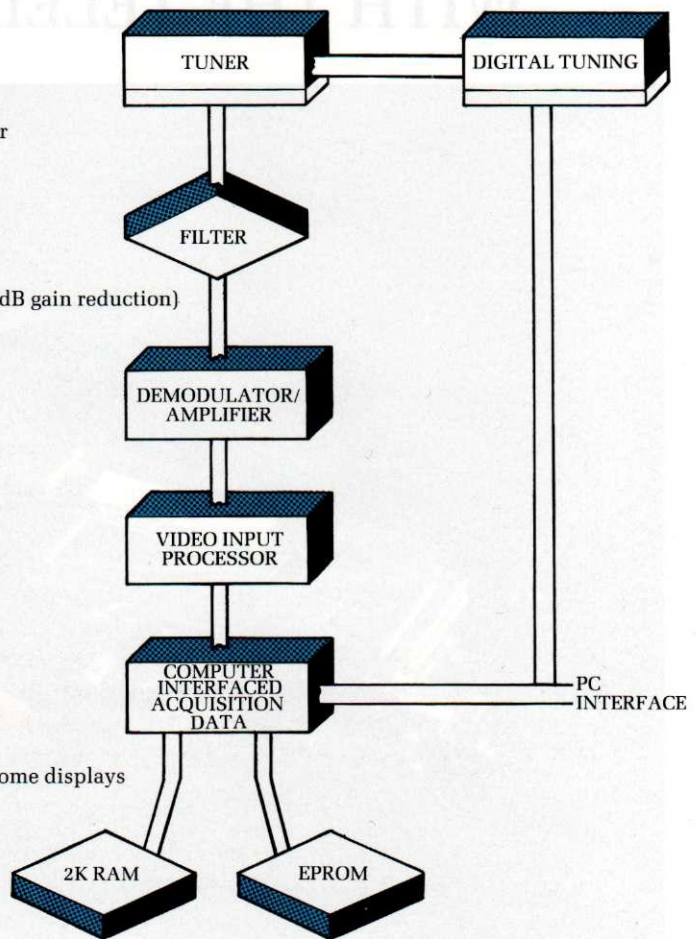

SPECIFICATION

HARDWARE

Automatic Digital Tuning (Station E21-E69)
Standard 75 OHM Asymmetrical TV Aerial
On Board Fast Picture Memory
Uses latest Video Input Processor for Decoding
Programmable Computer Interfaced Data Acquisition Processor
Interrupt Driven
Programmable Interval Timer (Up to 10MHz)
Interference Immunity conforms to BS905
Interrupt Vector can be user set
Has on board timing so can interface to PC, XT and AT
V.S.W.R. Maximum of 6
Reflection co-efficient maximum of 71% (Nominal gain and 30dB gain reduction)
Surge protection of 5kV
Flash protection of 30kV, 400mW
E.S.D. minimum of 2kV (to MK SID 003C)
AGC range minimum of 30 db
Connects through PC Bus and IEC Aerial terminal
Addresses can be user set
Advanced Analogue Filtering

SOFTWARE

Fully user interactive
Menu driven with help facility
Can be user or auto configured
Full error detection and correction
Simple station and page number setting
Pages can be stored and retrieved from disc
Pages can be printed
Local Database (Prestel like) can be created and updated
Full Teletext Graphics - works with both Colour and Monochrome displays
Interface libraries to other languages

METROTEL VIEWDATA SYSTEMS LIMITED
ARGYLE HOUSE, JOEL STREET, NORTHWOOD HILLS, MIDDLESEX, HA6 1TU. TELEPHONE (09274) 28573
PRESTEL DATABASE 29286 PRESTEL MBOX 08956 7707 TELEX 265871 MONREF G TELECOM GOLD 83.MVS 002

The METROTEL policy is one of continuous development and product improvement and consequently the equipment may vary in detail from the description in this publication.